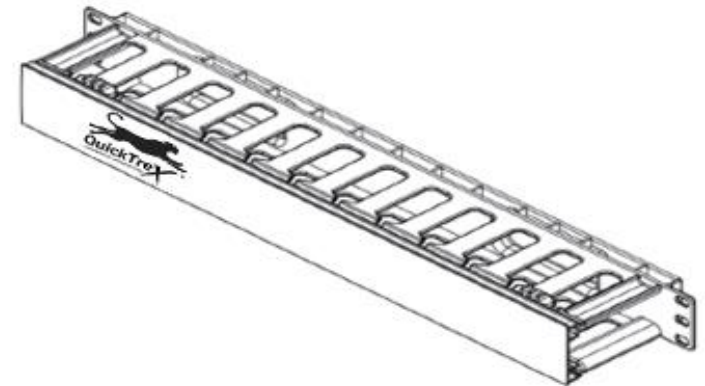

**QuickTreX® 1U 19 Inch Horizontal 1 Sided Rack Mount Wire Management Channel
with 3 Inch Depth and Mounting Screws for Network / Server Racks and Cabinets**

SKU: LS-1U-1SHWMC-3ID

Description:

- 1) 1U 19inch Cable manager, plastic
- 2) ABS material