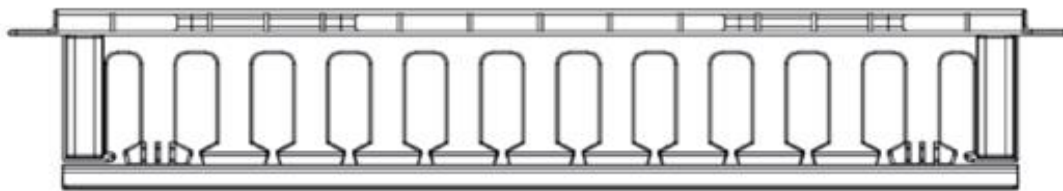

**QuickTreX® 1U 19 Inch Horizontal 1 Sided Rack Mount Wire Management Channel
with 3 Inch Depth and Mounting Screws for Network / Server Racks and Cabinets**

SKU: LS-1U-1SHWMC-3ID

Description:

- 1) 1U 19inch Cable manager, plastic
- 2) ABS material