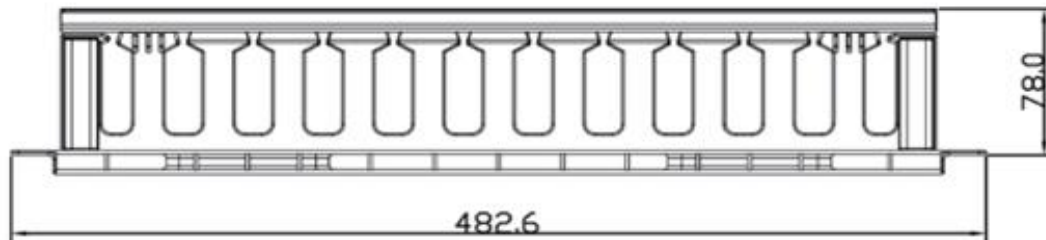

**QuickTreX® 1U 19 Inch Horizontal 1 Sided Rack Mount Wire Management Channel
with 3 Inch Depth and Mounting Screws for Network / Server Racks and Cabinets**

SKU: LS-1U-1SHWMC-3ID

Description:

- 1) 1U 19inch Cable manager, plastic
- 2) ABS material